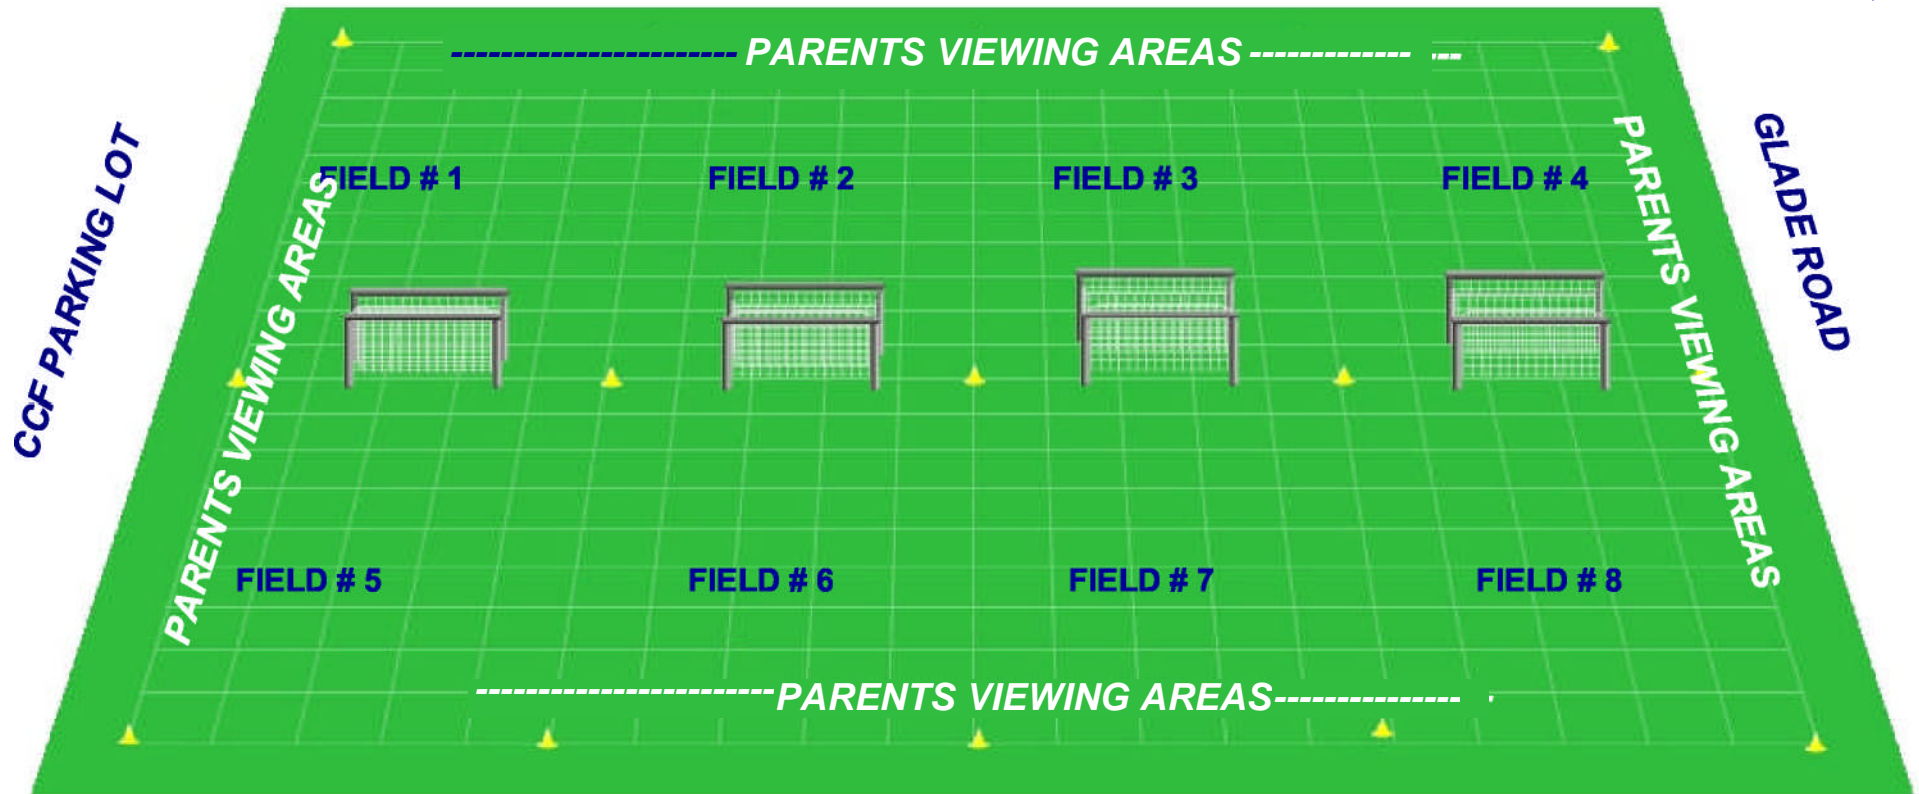

COVENANT CHURCH SOCCER COMPLEX

ROBERTS ROAD

COVENANT CHURCH FIELD LAYOUT. HERE WE SHALL HAVE 8 TRAINING AREAS AND THE ABILITY TO PLAY SCRIMMAGE GAMES