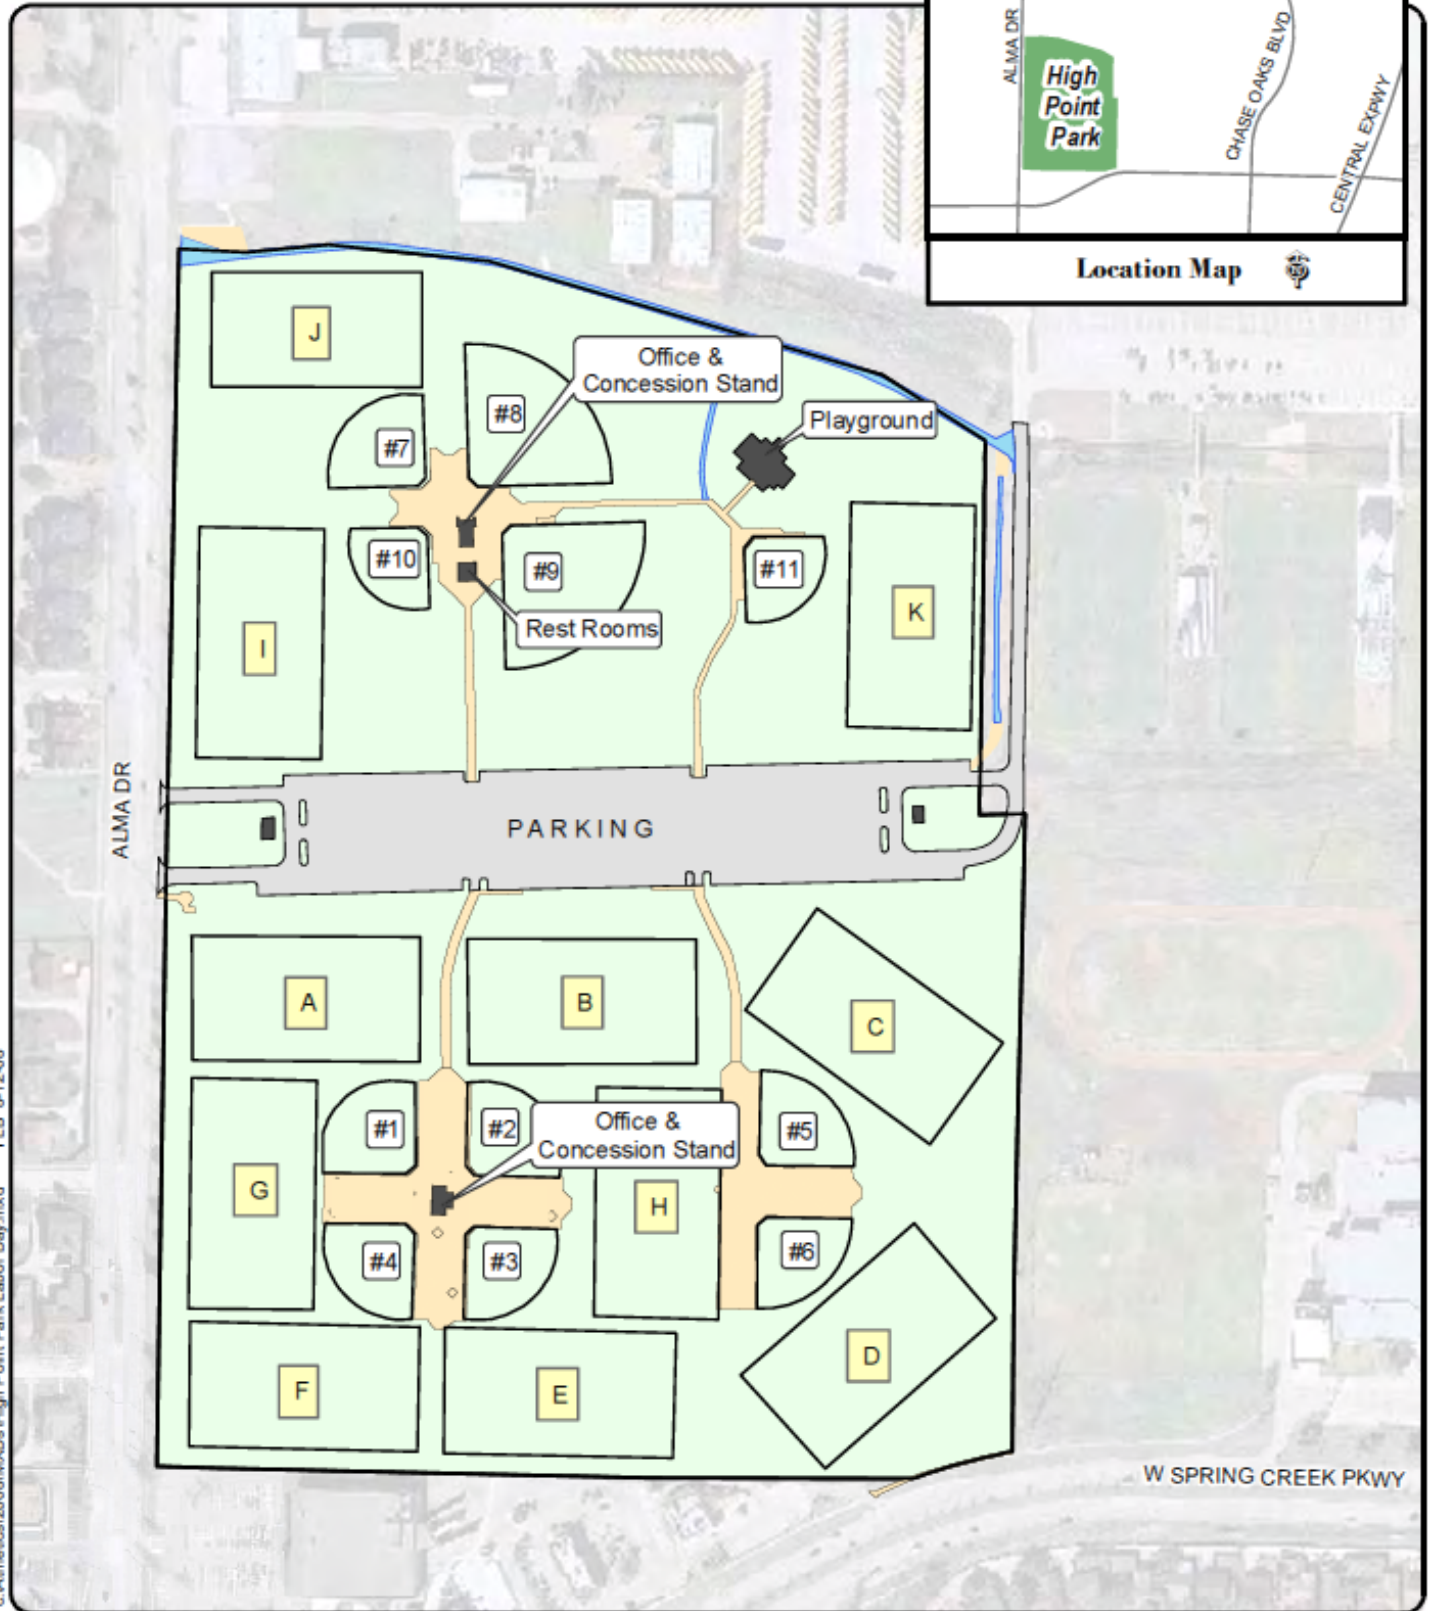

Plano - Labor Day - Soccer 2008

High Point Park

6500 Alma Drive

ca:\athletes\2008\MXDs\High Point Park Labor Day.mxd T.L.B. 8-12-08

Note: This map is for abstract purposes only. Map is void after Sept. 4, 2008

*Field use by schedule or reservation only.